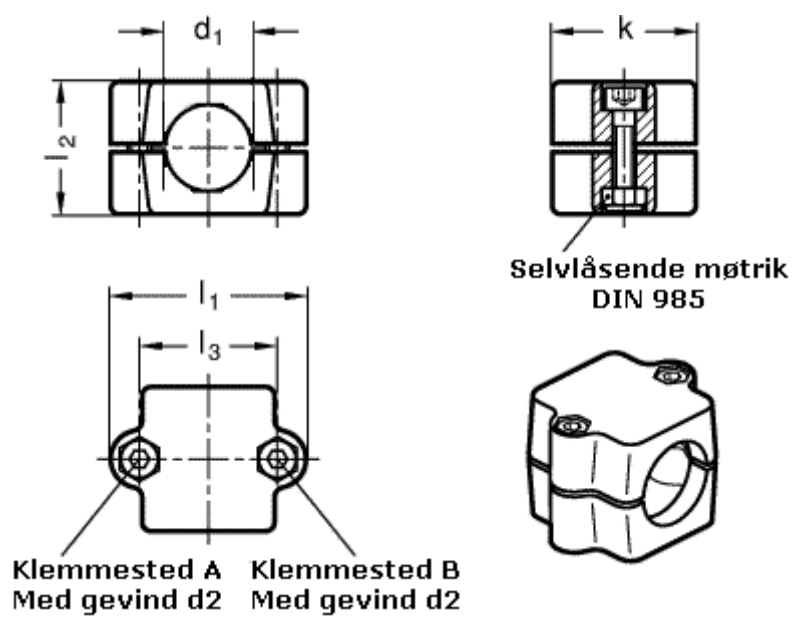

Article number: 20241B45312BL
Description: E+G Tube connector
GN 241-B45-31-BL

Measures

d1 = 45
d2 = M10
k = 76
l1 = 98
l2 = 70
l3 = 73